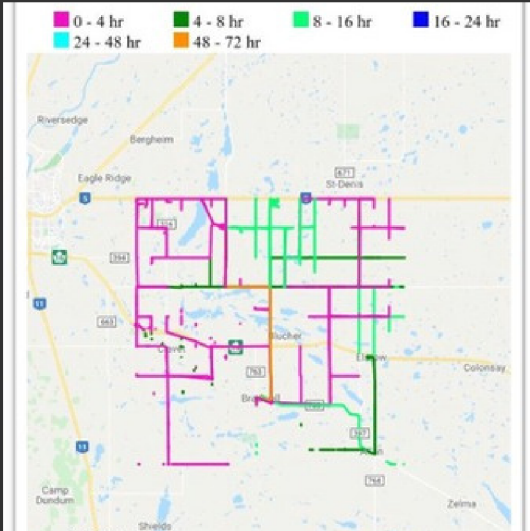

ROAD SNOW-CLEARING MAP

Developed For: Rate-Payer/School Transit/Public Accessible

System Benefits:

- Greatly improve Driver road safety
- Drivers can adjust plans based on road conditions
- Eliminate road condition calls to Admin office
- Illustrate the efficiency of Road Crews
- Higher Rate-Payer confidence in RM operation

Who can use this feature:

- Anyone that wants to quickly review Municipality's road conditions before they travel
- Councilors that want a quick view of Roadwork activity

System Features:

- Easy-to-access snow removal activity map
- View how recently roads were cleared of snow
- At-a-glance routes in colour-coded time-blocks
condition updates are adjusted hourly

How Rate-Payers can view map updates:

- Click link from RM website/Facebook and/or add icon to their phone home screen
- View on mobile phone, laptop, tablet or PC

No Questions Required

- Rate-Payers, Councillors, Foremen & Administrators are **all in the loop!**
- Easy-to-view map reporting provides everyone **the answers to the number one question...**