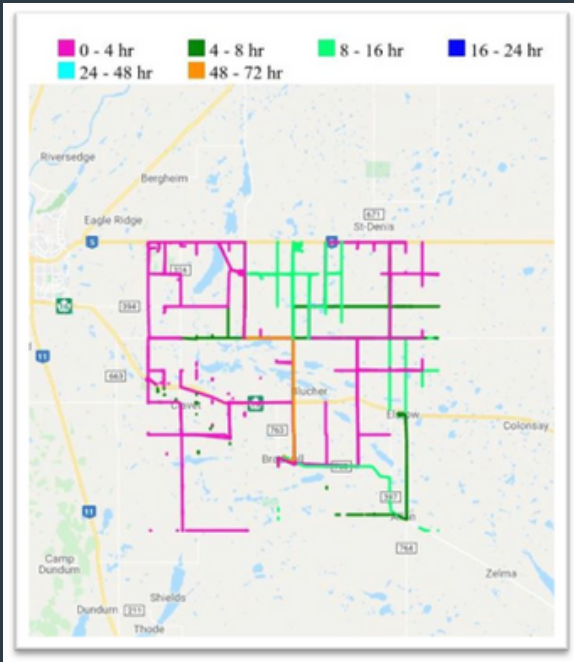

FREE EXCITING FEATURE!

ROAD SNOW-CLEARING MAP!

UPDATE!!!: MAP IS NOW INTERACTIVE & WITH HOURLY UPDATES

Developed For: Rate-Payer/School Transit/Public Accessible

System Benefits:

- Greatly improve Driver road safety
- Drivers can adjust plans based on road conditions
- Eliminate road condition calls to Admin office
- Illustrate the efficiency of Road Crews
- Higher Rate-Payer confidence in RM operation

Who can use this feature:

- Anyone that wants to quickly review Municipality's road conditions before they travel
- Councillors that want a quick view at Roadwork activity

System Features:

- Easy-to-access snow removal activity map
- View how recently roads were cleared of snow
- At-a-glance routes in colour-coded time-blocks condition updates are adjusted hourly

How Rate-Payers can view map updates:

- Click link from RM website/Facebook and/or add icon to their phone desktop
- View on mobile phone, laptop, tablet or PC

No Questions Required

- Rate-Payers, Councillors, Foremen & Administrators are **all in the loop!**
- Easy-to-view map reporting provides everyone with **the answers that get asked all the time** Are my roads safe?
- **Better Data Provides Safer Decisions**